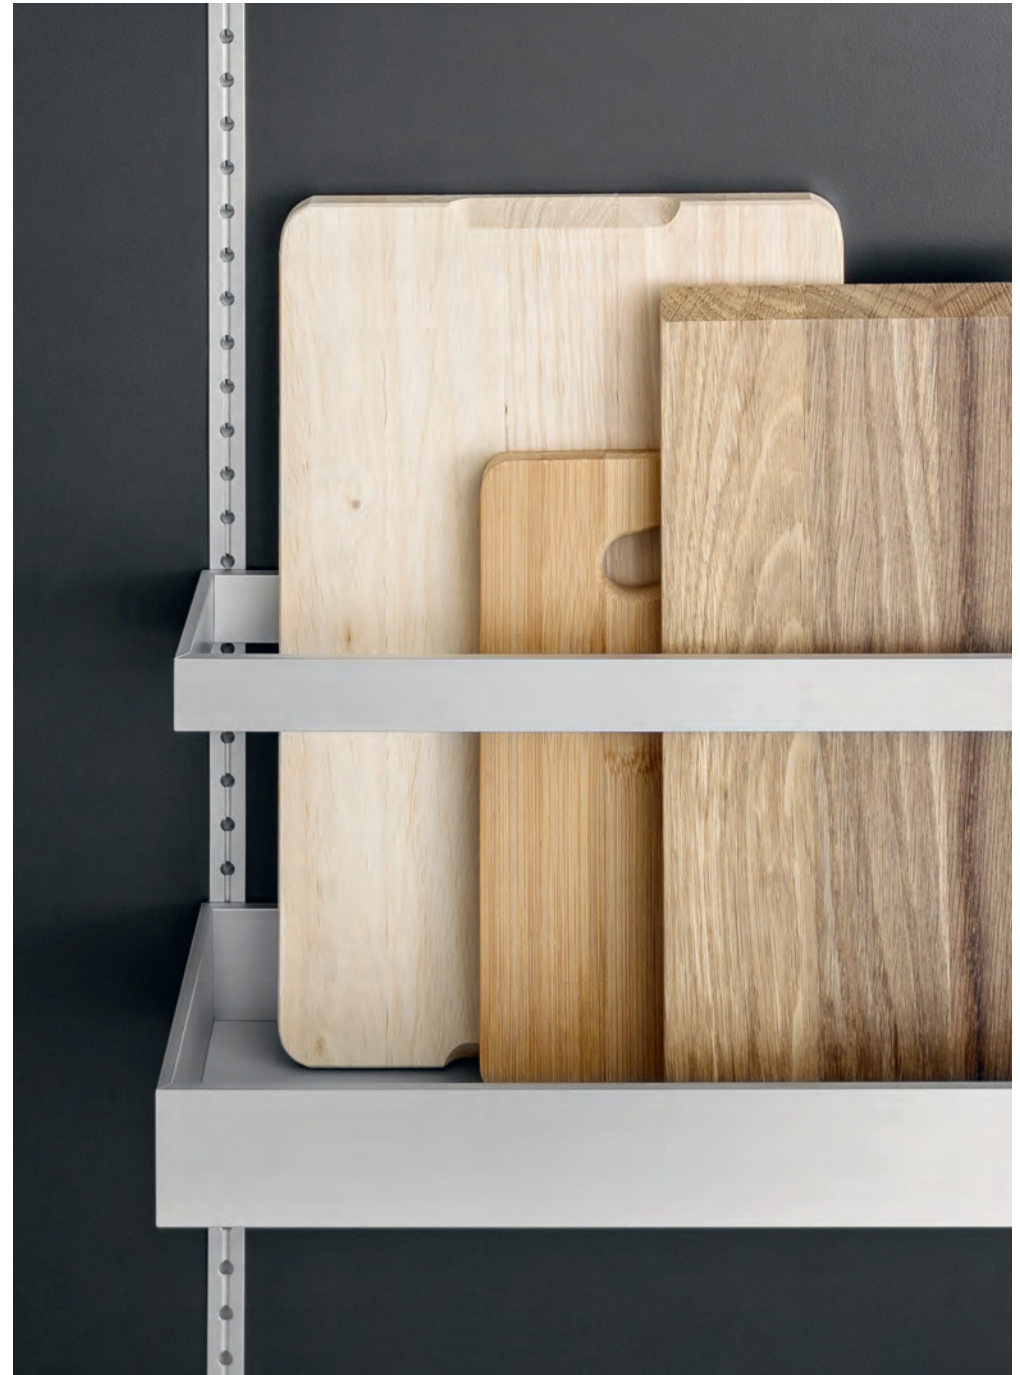

THE MULTIFUNCTION TRACK: This patented *SieMatic* development elegantly turns your kitchen cabinets into highly flexible functional elements.